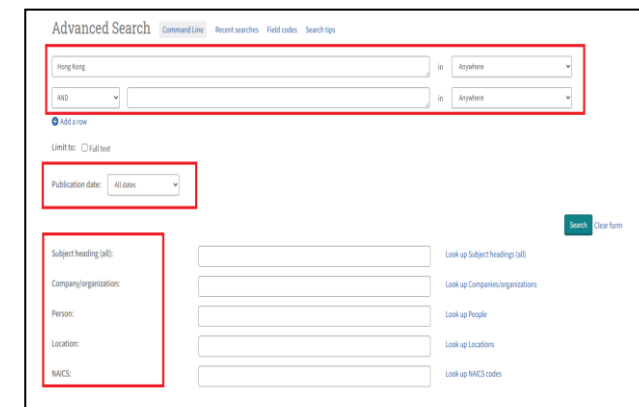

International Newsstream: South China Morning Post 提供 1993 年至 2023 年《南華早報》的文章的引文及摘要。讀者可利用多個選項，例如標題、刊登日期及文章類別，收窄搜尋範圍。

Searching

Basic Search

1. Type in keywords in the search field;

2. Click  to search.

Advanced Search

1. Click Advanced Search;
2. Type in keywords in the multiple query boxes;
3. Limit the results by Publication date; or providing terms of Organization, Person, Location, etc.;
4. Click Search and a list of articles matching your search appears.