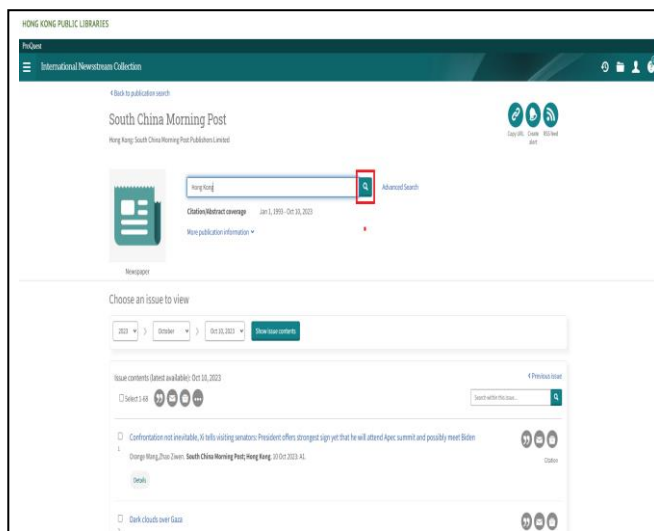

International Newsstream: South China Morning Post 提供 1993 年至 2023 年《南華早報》的文章的引文及摘要。讀者可利用多個選項，例如標題、刊登日期及文章類別，收窄搜尋範圍。

Searching

Basic Search

1. Type in keywords in the search field;

2. Click  to search.

Advanced Search

1. Click Advanced Search;
2. Type in keywords in the multiple query boxes;
3. Limit the results by Publication date; or providing terms of Organization, Person, Location, etc.;
4. Click Search and a list of articles matching your search appears.