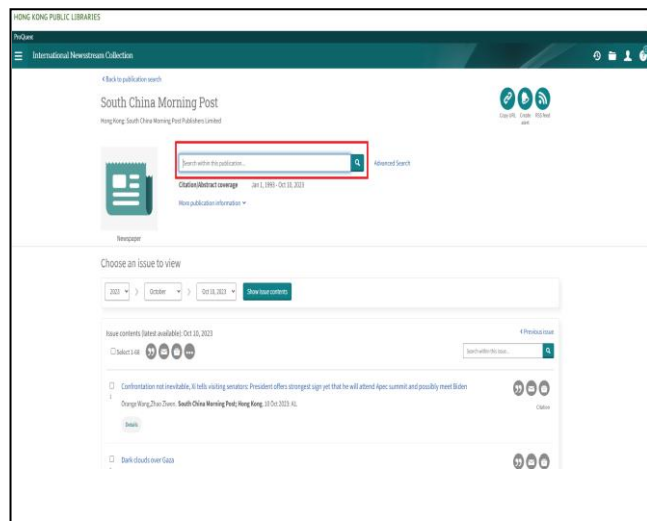

International Newsstream : South China Morning Post

International Newsstream: South China Morning Post provides the citations and abstracts of the articles of the South China Morning Post from 1993 to 2023. Users can use multiple options such as headlines, publication date and document type to narrow down the scope of search.

International Newsstream: South China Morning Post 提供 1993 年至 2023 年《南華早報》的文章的引文及摘要。讀者可利用多個選項，例如標題、刊登日期及文章類別，收窄搜尋範圍。

Searching

Basic Search

1. Type in keywords in the search field;