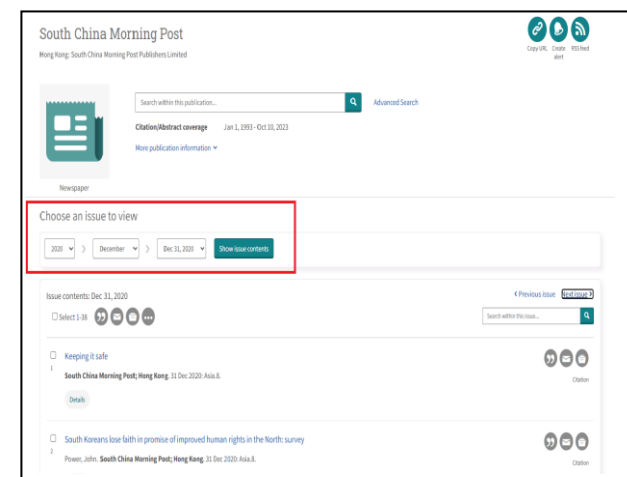

Browse Specific Issue